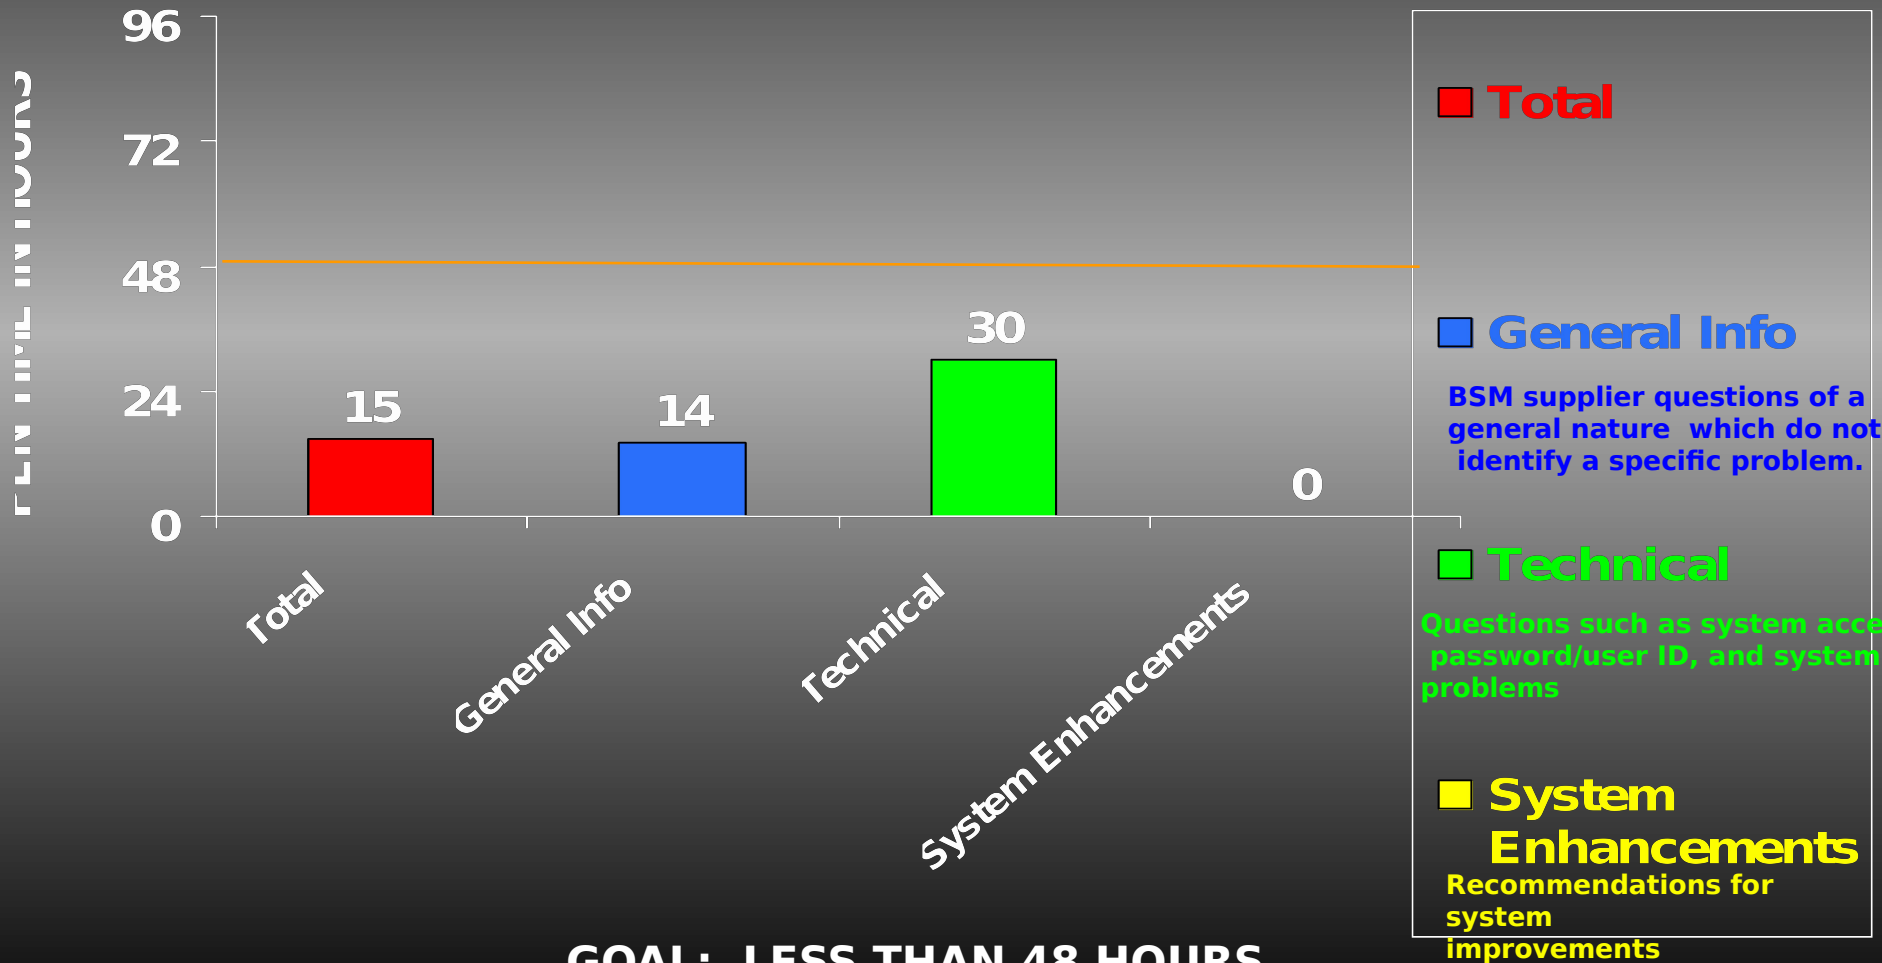

SRweb RELATED CONTACTS

As of 15 May 03

SRweb RELATED CONTACTS

WEEK OF 09-15 MAY 03

SRweb ISSUES

Average Resolution Time
09-15 MAY 03

GOAL: LESS THAN 48 HOURS

SRweb ISSUES

Average Resolution Time (Trend)

GOAL: LESS THAN 48 HOURS